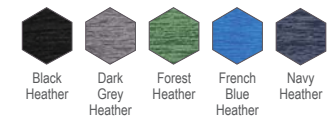

DEVON & JONES®

DG797 prime $38.00
MEN'S NEW/BURY
MÉLANGE FLEECE VEST

Sizes: S-4XL Also available:
Ladies' (DG797W)