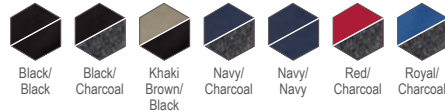

TEAM 365

TT72 **ADULT CONQUEST JACKET WITH FLEECE LINING** \$58.00

Sizes: XS-4XL

ULTRA CLUB

8921 **prime** **ADULT ADVENTURE ALL-WEATHER JACKET** \$52.00

Sizes: XS-4XL

ULTRA CLUB

8915 **prime** **ADULT FLEECE-LINED HOODED JACKET** \$45.00