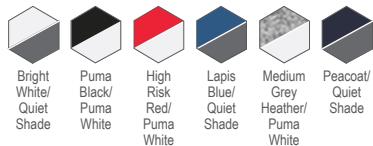

Sizes: XS-4XL