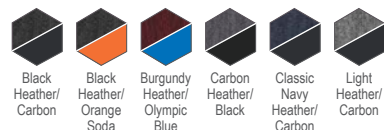

DEVON & JONES®

DG796 prime \$48.00
MEN'S NEW/BURY
COLORBLOCK MÉLANGE
FLEECE FULL-ZIP

Sizes: S-4XL Also available:
Ladies' (DG796W)

DEVON & JONES®

DG798 prime \$40.00
MEN'S NEW/BURY
MÉLANGE FLEECE
QUARTER-ZIP